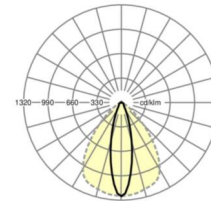

CHARACTERISTICS

Order number	19520004034
EAN number	4020863428946
Commodity code	94051190
Certification mark	IP 20, Protection class I, ENEC10 VDE, F, HACCP DIN10500/Food/IFS-application-related suitability/BRC, Indoor, CE
Impact resistance (IK rating)	IK03 (-20°C bis 35°C)
Ambient temperatur	ta -20°C to 35°C
Warranty period	5 years
State funding programs	BEG - Federal funding for efficient buildings (valid only for Germany)

ELECTRICAL ENGINEERING

Controller	Electronic driver (1 pcs.)
System output	49W
Mains voltage	230V/50Hz
Energy efficiency class/light source	C

LIGHTING TECHNOLOGY

Placement	LED, Colour rendering/Light colour CRI ≥ 80 / 4000K
Colour tolerance (MacAdam)	3SDCM
Nominal luminous flux	8646lm
LED service life	50000h L80/B10 (Tq 35°C), 70000h L80/B50 (Tq 35°C), 100000h L80/B50 (Tq 30°C)
Luminaire luminous efficiency	176lm/W
Beam angle	25° (C0) / 100° (C90)
UGR lat./long.	17.9 / 23.2

MECHANICS

Housing colour	black RAL 9005
Dimensions (LxWxH/DxH)	1531mm x 55mm x 37mm
Weight (net)	1.65kg
Type of installation	Mounting rail system installation, Light structure

Dimensions

L	1531 mm	Length
B	55 mm	Width
H	37 mm	Height

DEEP-LINK

<https://www.regiolux.de/en/article/19520004034>

Reference	LED 8000lm 840
ηLB	100 %
Φ ↓/↑	98 % / 2 %
UGR lat./long.	17.9 / 23.2